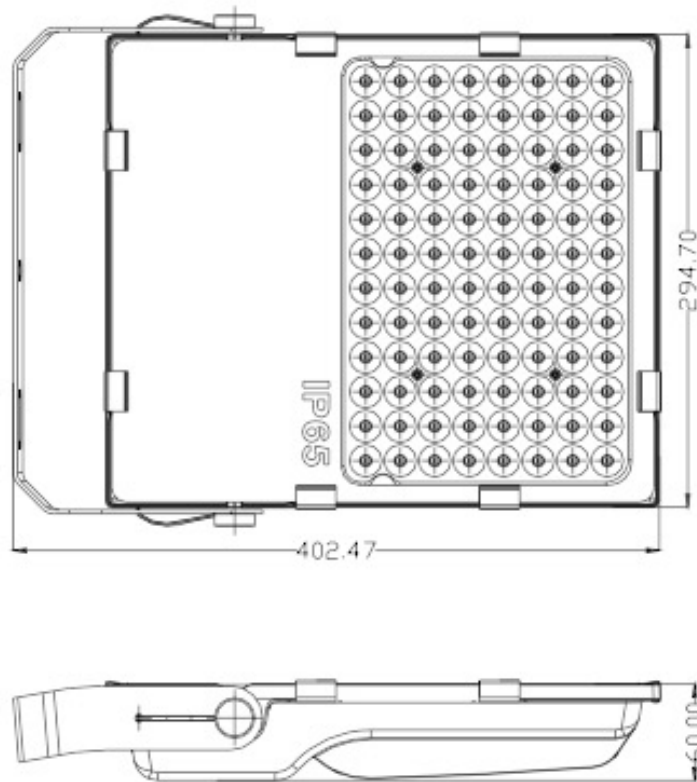

item number / EOL.CE.FL20-100

COMBUS FL20 100W floodlight

Application

residential or commercial indoor and outdoor space

Design Specifications

100W LED FLOOD LIGHT,
SUPPLIED COMPLETELY ASSEMBLED,
CONSTRUCTED IN DIE CASTING ALUMINIUM AND TEMPERED GLASS,
HIGH LUMEN OUTPUT, ELECTROPLATE TINY ANGLE REFLECTOR.
LOW GLARE DESIGN.

Dimensions

▶ | **Trim Colour: BLACK**

▶ | **Power & Lumen**

100W 13000LM

Product box size : L402.5XW295XH60MM

Carton size : 480X390X135MM

Qty: 1 PCS