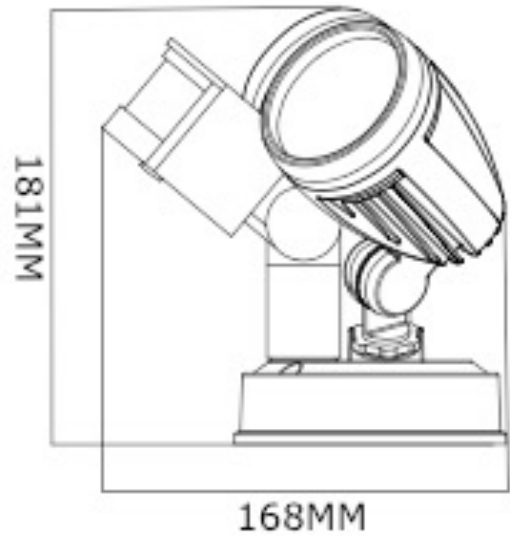

Design Specifications

Security FL20 13W*2

13-watt, COB technology, 90 lumens per watt

input:220-240v , frequency:50/60Hz

50,000 hours

PF 0.9, 3 CCT changeable colour temperature optional

CRI:80a , beam angle 120 deg

Model No.	Description	Input Voltage (V/AC)	Power (W)	Lumens (lm)	CCT (K)	Beam Angle
FL20-13*2 b	13w. floodlight	220-240VAC	13	90lm /w	5700k	120
FL20-13*2 w	13w. floodlight	220-240VAC	13	90lm /w	5700k	120
CRI		COLOUR BODY		box Dimension		
80+		White & BLACK		231*113*178		

Dimensions

Body size

A: 181mm

B: 168mm