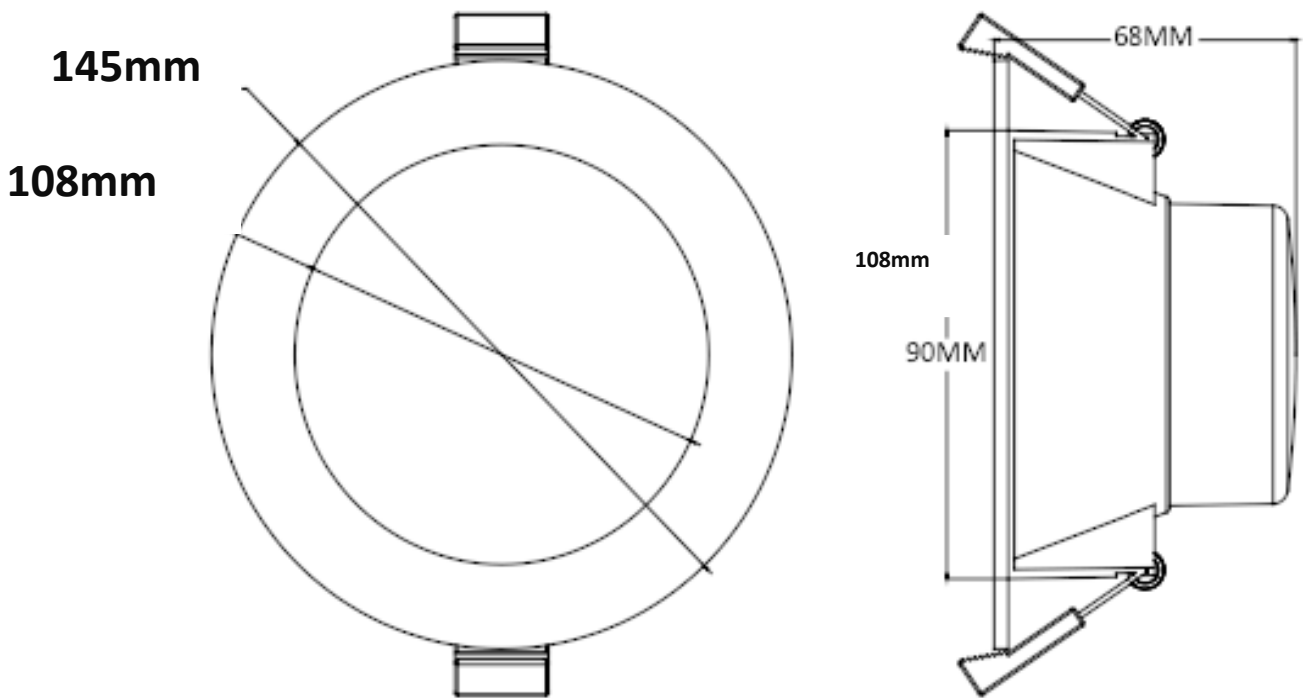

item number / EOL.DL20-15

15W recessed dimmable downlight

Application

residential or commercial indoor space

Design Specifications

Recessed LED dimmable downlight with 3cct selectable colour temperature.

15w white, beam angle 120 , 3CCT , material Die cast aluminium ,IP20, operation temp -20C-+50C, CRI 80, safety class II , input AC220-240v , frequency 50/60Hz ; SMD2835 LEDs ,PF 0.9, 110lm/w, cut-out 110mm. Selectable colour temperature with an integral DIP switch 3000K / 4000K /6500K
Designed with flex in plug for easy installation

Flex and plug

Performance

Dimmable – yes

Technical Specification

Model No.	Description	Input Voltage (V/AC)	Power (W)	Lumens (lm)	CCT (K)	Beam Angle
EOL.DL20-15	15w led downlight ,	220-240	15	1770	3 cct	120
CRI		COLOUR BODY			box Dimension	
80+		White			150* 150* 70mm	

Dimensions

► | **Trim Colour:** White/

► | **Size & Power & Lumen & Size & Cutout**

(Inch)			(AxBmm)	(mm)
120mm.	15w.	1770.	120*80	108